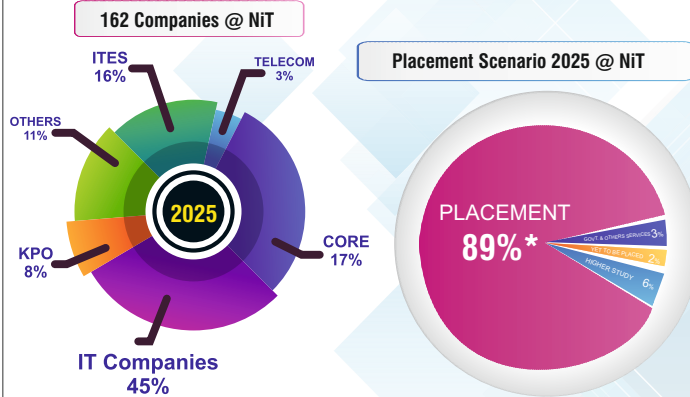

Your Success Our Glory

Total No. of Company Visited for Placement 162*
No. of Software / IT / ITES Company Visited 116*
No. of Core / Infrastructure Company Visited 46*
Average Package for 2024 Batch 6 Lacs PA

89%* PLACEMENT OFFERS IN 2025
for Student Wise Details Log in to www.nitlac.in * Ongoing

Highest Package 47.88 LPA

Placement Offers 1000+

Multiple Job Offers 250+